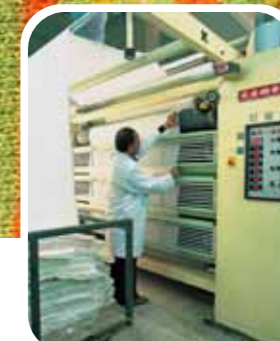

GATT - Finishing

Shearing Machine

Stenter Frame

Continuous Tumble Drying For Terry

Open Width Compactor

Tubular Compactor

Raising

Garment Wash